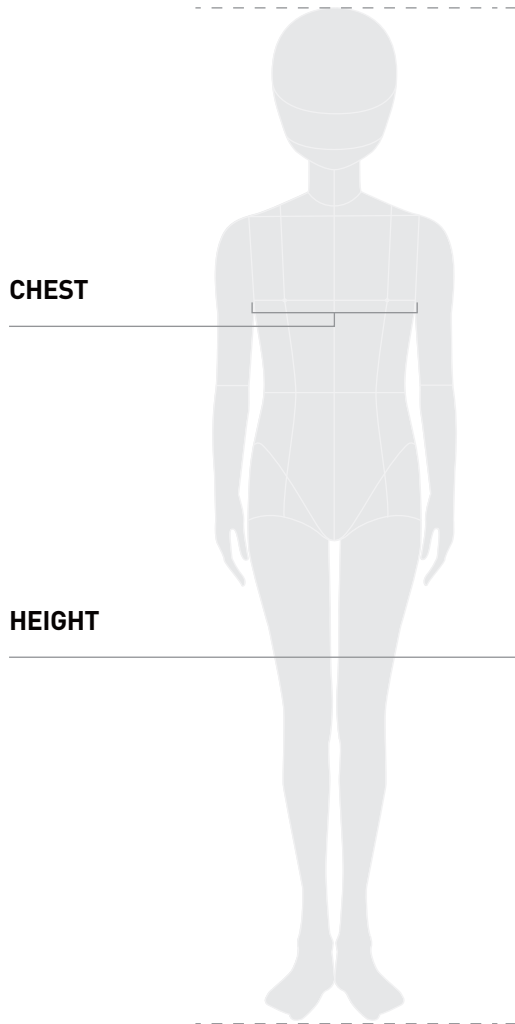

SIZING: MEN

SIZE	CHEST	WAIST	HIP	PANTS inseam	SHORTS inseam
XS	31" - 33"	27" - 28"	32" - 34"	29"	7"
S	34" - 36"	28" - 31"	34" - 36"	29.5"	7.25"
M	38" - 40"	31" - 34"	38" - 40"	30"	7.5"
L	42" - 44"	35" - 38"	42" - 44"	31.5"	8"
XL	46" - 48"	39" - 41"	46" - 48"	32"	8"
2XL	48" - 52"	42" - 44"	48" - 50"	-	-
3XL	53" - 58"	45" - 50"	51" - 55"	-	-
4XL	59" - 62"	51" - 54"	56" - 60"	-	-

SIZING: WOMEN

SIZE	CHEST	WAIST	HIP	PANTS inseam	SHORTS inseam
XS	31" - 32"	23" - 25"	33" - 35"	26.7"	5"
S	33" - 35"	25" - 27"	36" - 38"	27.4"	5"
M	36" - 38"	28" - 30"	39" - 41"	27.9"	5"
L	39" - 41"	31" - 33"	42" - 44"	28.5"	5.25"
XL	42" - 44"	33" - 36"	45" - 47"	29.2"	5.75"
2XL	45" - 48"	37" - 41"	48" - 50"	-	-
3XL	49" - 52"	42" - 45"	51" - 53"	-	-

SIZING: YOUTH

SIZE	HEIGHT	WEIGHT
YXS (20)	47" - 49"	30 - 40 lbs
YS (22)	50" - 51"	40 - 55 lbs
YM (24)	52" - 54"	55 - 75 lbs
YL (26)	55" - 58"	76 - 95 lbs
YXL (28)	59" - 63"	96 - 117 lbs
Y2XL (30)	64" - 68"	118 - 138 lbs