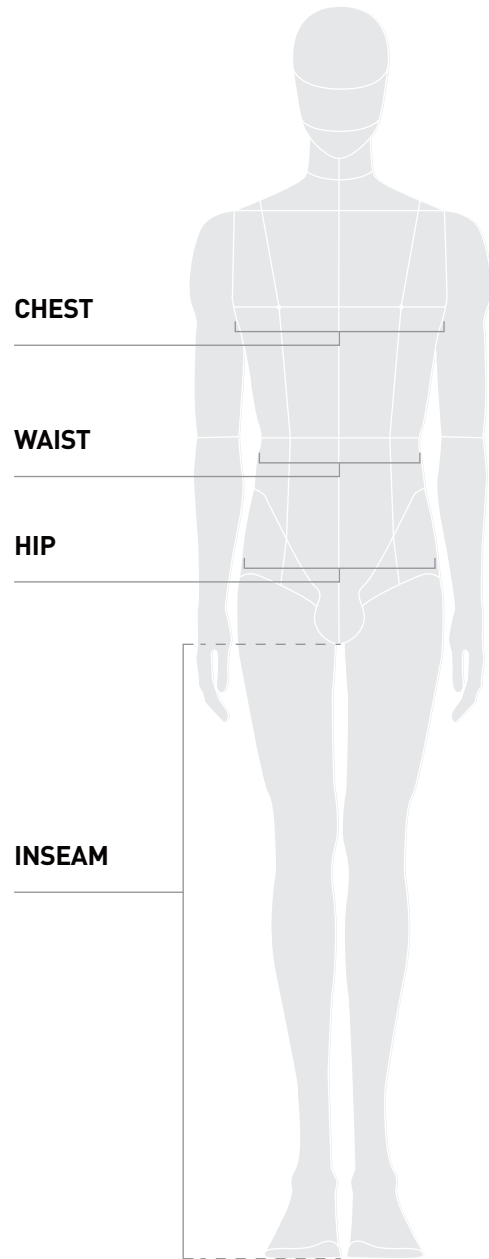

FOOTBALL

SIZE GUIDE

20
21

▲ www.stimulusathletic.com

▲ Copyright © 2020 Stimulus Athletic LLC. All Rights Reserved.
Any commercial use or distribution of designs without the express written consent of Stimulus Athletic is strictly prohibited.

SIZING: MEN

SIZE	CHEST	WAIST	HIP	PANTS inseam	SHORTS inseam
XS	31" - 33"	27" - 28"	32" - 34"	29"	7"
S	34" - 36"	28" - 31"	34" - 36"	29.5"	7.25"
M	38" - 40"	31" - 34"	38" - 40"	30"	7.5"
L	42" - 44"	35" - 38"	42" - 44"	31.5"	8"
XL	46" - 48"	39" - 41"	46" - 48"	32"	8"
2XL	48" - 52"	42" - 44"	48" - 50"	-	-
3XL	53" - 58"	45" - 50"	51" - 55"	-	-
4XL	59" - 62"	51" - 54"	56" - 60"	-	-

SIZING: WOMEN

SIZE	CHEST	WAIST	HIP	PANTS inseam	SHORTS inseam
XS	31" - 32"	23" - 25"	33" - 35"	26.7"	5"
S	33" - 35"	25" - 27"	36" - 38"	27.4"	5"
M	36" - 38"	28" - 30"	39" - 41"	27.9"	5"
L	39" - 41"	31" - 33"	42" - 44"	28.5"	5.25"
XL	42" - 44"	33" - 36"	45" - 47"	29.2"	5.75"
2XL	45" - 48"	37" - 41"	48" - 50"	-	-
3XL	49" - 52"	42" - 45"	51" - 53"	-	-

SIZING: YOUTH

SIZE	HEIGHT	WEIGHT
YXS (20)	47" - 49"	30 - 40 lbs
YS (22)	50" - 51"	40 - 55 lbs
YM (24)	52" - 54"	55 - 75 lbs
YL (26)	55" - 58"	76 - 95 lbs
YXL (28)	59" - 63"	96 - 117 lbs
Y2XL (30)	64" - 68"	118 - 138 lbs