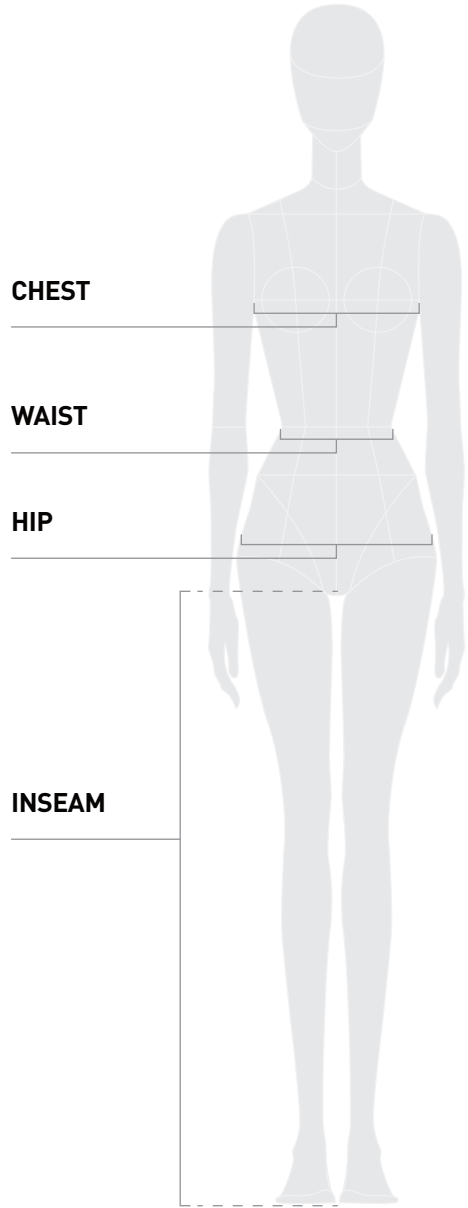

FOOTBALL

SIZE GUIDE

20
21

▲ www.stimulusathletic.com

▲ Copyright © 2020 Stimulus Athletic LLC. All Rights Reserved.
Any commercial use or distribution of designs without the express written consent of Stimulus Athletic is strictly prohibited.

SIZING: MEN

SIZE	CHEST	WAIST	HIP	PANTS inseam	SHORTS inseam
XS	31" - 33"	27" - 28"	32" - 34"	29"	7"
S	34" - 36"	28" - 31"	34" - 36"	29.5"	7.25"
M	38" - 40"	31" - 34"	38" - 40"	30"	7.5"
L	42" - 44"	35" - 38"	42" - 44"	31.5"	8"
XL	46" - 48"	39" - 41"	46" - 48"	32"	8"
2XL	48" - 52"	42" - 44"	48" - 50"	-	-
3XL	53" - 58"	45" - 50"	51" - 55"	-	-
4XL	59" - 62"	51" - 54"	56" - 60"	-	-

SIZING: WOMEN

SIZE	CHEST	WAIST	HIP	PANTS inseam	SHORTS inseam
XS	31" - 32"	23" - 25"	33" - 35"	26.7"	5"
S	33" - 35"	25" - 27"	36" - 38"	27.4"	5"
M	36" - 38"	28" - 30"	39" - 41"	27.9"	5"
L	39" - 41"	31" - 33"	42" - 44"	28.5"	5.25"
XL	42" - 44"	33" - 36"	45" - 47"	29.2"	5.75"
2XL	45" - 48"	37" - 41"	48" - 50"	-	-
3XL	49" - 52"	42" - 45"	51" - 53"	-	-

SIZING: YOUTH

SIZE	HEIGHT	WEIGHT
YXS (20)	47" - 49"	30 - 40 lbs
YS (22)	50" - 51"	40 - 55 lbs
YM (24)	52" - 54"	55 - 75 lbs
YL (26)	55" - 58"	76 - 95 lbs
YXL (28)	59" - 63"	96 - 117 lbs
Y2XL (30)	64" - 68"	118 - 138 lbs